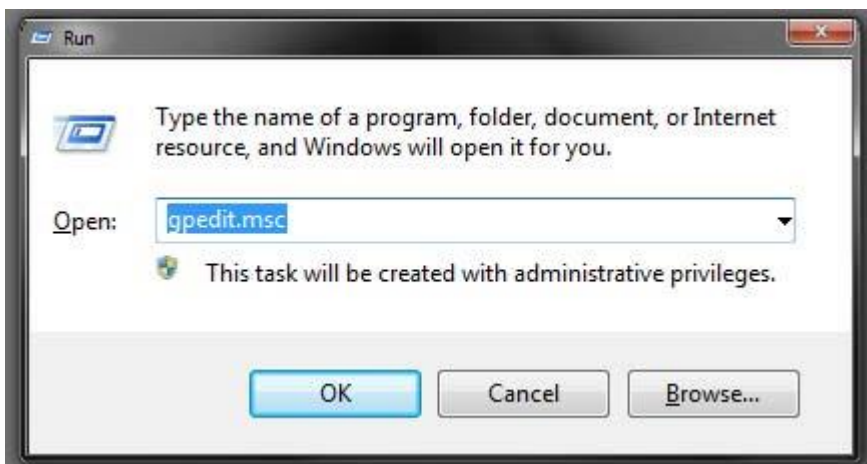

Go to **Start**, then **Run**, type **gpedit.msc** and hit **Enter**.

You will see the *Local Group Policy Editor*.

Go to **Computer Configuration** -> **Administrative Templates** -> **Windows Components** -> **Internet Explorer** -> **InPrivate**

Double click on **Turn off InPrivate Browsing**.