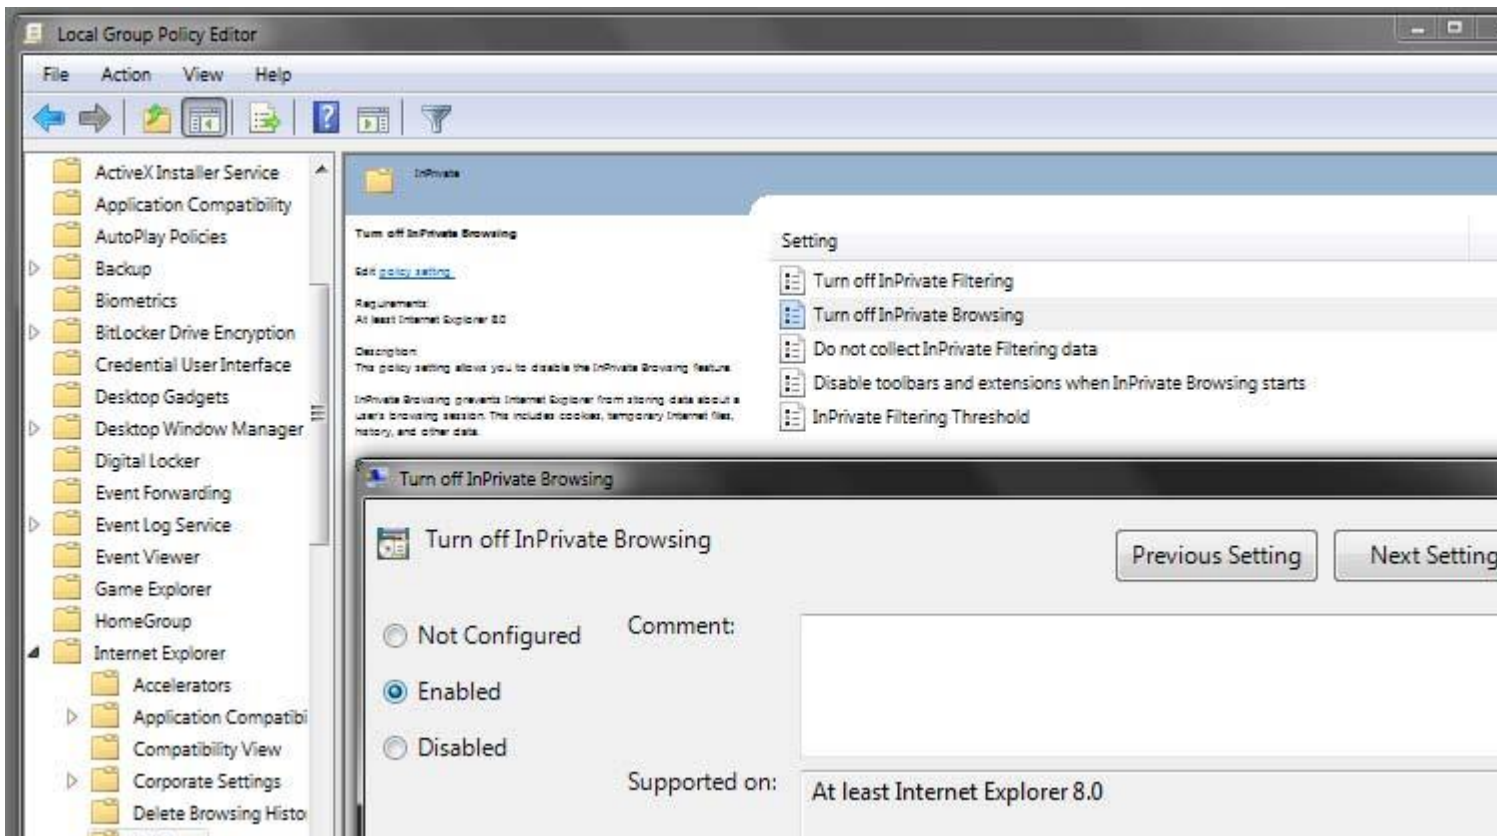

Click on **Enabled** and then on **OK**.