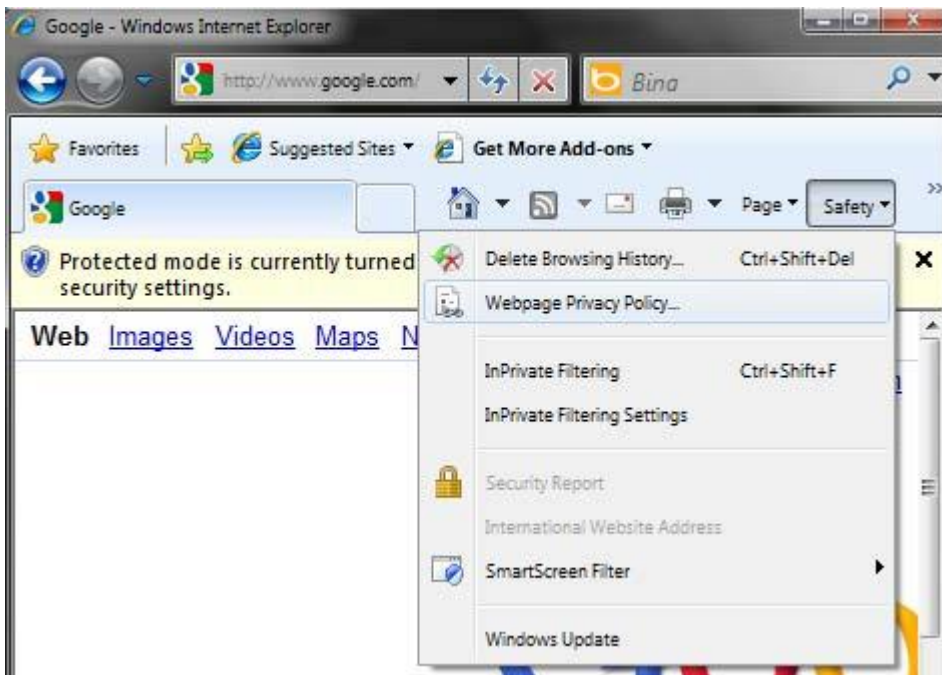

Information taken from

<https://www.internetsafetyproject.org/wiki/how-disable-inprivate-internet-explorer>