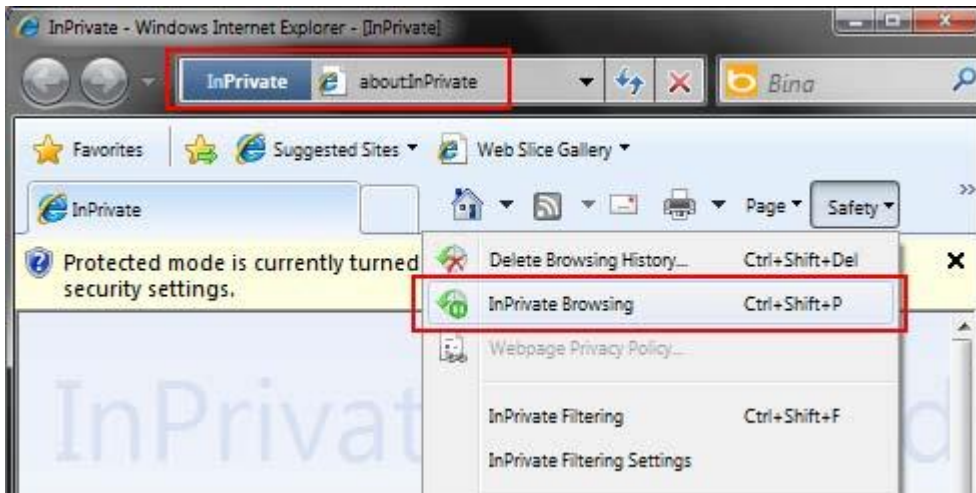

How Do You Disable InPrivate in Internet Explorer?

Internet Explorer, one of the most popular web browsers, has a [private browsing](#) feature called InPrivate.

Say you want to check your child's browsing history, but you can't trace all the pages because they had InPrivate on while they were surfing the Internet?